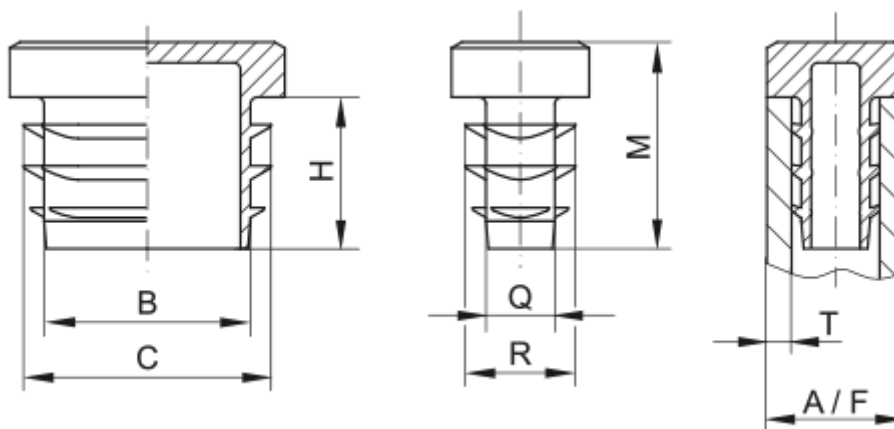

Data Sheet

Article number: 59GPN270R120605

Description: KLEE Square plugs GPN 270 - 120x60 (Wall thickness 5)

Measures

A = 120x60

B = 107

C = 112

H = 17

M = 22

Q = 47

R = 52

T = 5